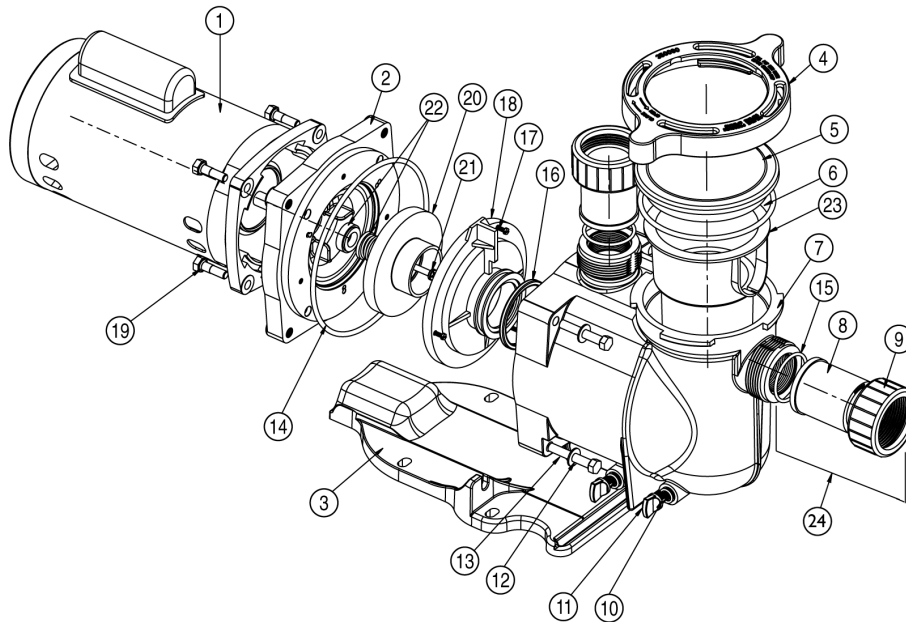

SuperMax® Pump Replacement Parts

Item	Part No.	Description	US List	Can. List
SINGLE SPEED MOTORS				
1	355371S	1/2 HP Motor, SQFL, 1 sp, 1 ph, 60 hz, 230/115V, Black	254.50	262.14
1	355371S	3/4 HP Motor, SQFL, 1 sp, 1 ph, 60 hz, 230/115V, Black	254.50	262.14
1	355339S	1 HP Motor, SQFL, 1 sp, 1 ph, 60 hz, 230/115V, Black	288.64	297.30
1	355340S	1-1/2 HP Motor, SQFL, 1 sp, 1 ph, 60 hz, 230/115V, black	320.88	330.51
1	355342S	2 HP Motor, SQFL, 1 sp, 1 ph, 60 hz, 230/115V, Black	397.58	409.51
1	355702S	2-1/2 HP Motor, SQFL, 1 sp, 1 ph, 60 hz, 230V, Black	469.60	483.69
2 SPEED MOTORS				
1	355232S	1 HP Motor, SQFL, 2 sp, 1 ph, 60 hz, 230V, Black	381.38	392.82
1	355376S	1-1/2 HP Motor, SQFL, 2 sp, 1 ph, 60 hz, 230V, Black	431.88	444.84
1	355377S	2 HP Motor, SQFL, 2 sp, 1 ph, 60 hz, 230V, Black	522.86	538.55
SUPERMAX HIGH PRESSURE PUMPS				
2	355612	Seal Plate, Black	74.51	76.75
3	351094	Base, Black	82.32	84.79
4	351090	Clamp, Ramp & Cam, Black	34.63	35.67
5	350091	Lid	27.78	28.61
6	357255	O-ring, Lid #2-357	4.72	4.86
7	351089	Volute, Black	233.98	241.00
8	350093	Adapter, 2 req.	15.54	16.01
9	270141	Nut, 2 req.	16.67	17.17
10	192115	O-Ring Drain Plug, 2 req.	1.08	1.11
11	357161	Drain Plug, 2 req.	3.43	3.53
12	355621	Scew 3/4-16 x 2-1/4 HEX HD, 4 req.	4.27	4.40
13	072184	Washer 3/8 in. S/S, 4 req.	1.33	1.37