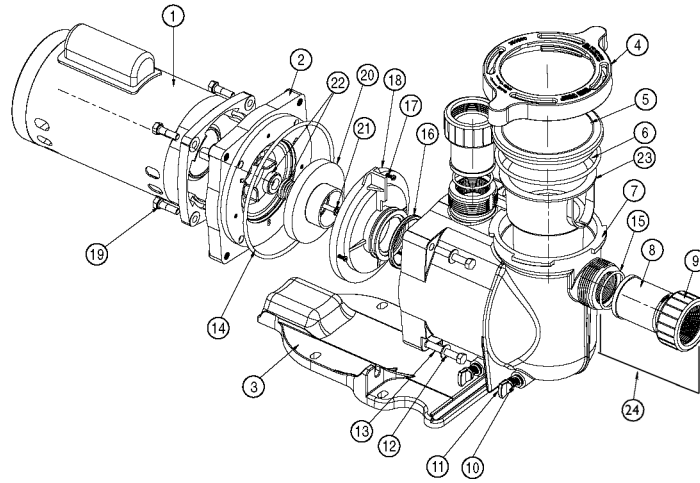

SuperFlo® Pump Replacement Parts

Item	Part No.	Description	US List	Can. List
SINGLE SPEED STANDARD SUPERFLO MOTORS				
1	0752325	1/2 HP Motor SQFL, 1 Speed, 1 phase, 60 Hz, 230/115V, almond	254.50	262.14
1	0752325	3/4 HP Motor SQFL, 1 Speed, 1 phase, 60 Hz, 230/115V, almond	254.50	262.14
1	0752335	1 HP Motor SQFL, 1 Speed, 1 phase, 60 Hz, 230/115V, almond	288.64	297.30
1	0752345	1-1.2 HP Motor SQFL, 1 Speed, 1 phase, 60 Hz, 230/115V, almond	320.88	330.51
1	0752355	2 HP Motor SQFL, 1 Speed, 1 phase, 60 Hz, 230/115V, almond	397.58	409.51
1	0752365	2-1/2 HP Motor SQFL, 1 Speed, 1 phase, 60 Hz, 230V, almond	469.60	483.69
DUAL SPEED SUPERFLO MOTORS				
1	3550035	1 HP Motor SQFL, 2 Speed, 1 phase, 60 Hz	381.38	392.82
1	3566305	1-1/2 HP Motor SQFL, 2 Speed, 1 phase, 60 Hz	431.88	444.84
1	0713205	2 HP Motor SQFL, 2 Speed, 1 phase, 60 Hz	522.90	538.59
ENERGY EFFICIENT SUPERFLO MOTORS				
1	0713135	SF-N1-1-AE	308.36	317.61
1	0713145	SF-N1-1-1/2 -AE	334.84	344.89
1	0713155	SF-N1-2-AE	394.42	406.25
1	0713165	SF-N1-2-1/2 -AE	469.93	484.03
SUPERFLO PUMPS				
2	356012	Seal plate	99.10	102.07
3	350094	Base	82.30	84.77
4	350090	Clamp, Cam & Ramp®	34.62	35.66
5	350091	Lid	27.78	28.61
6	357255	O-ring, lid No. 2-357	4.72	4.86
7	350089	Volute	251.54	259.09
8	350093	Adaptor, 2 req.	15.54	16.01
9	350092	Nut, 2 req.	16.67	17.17