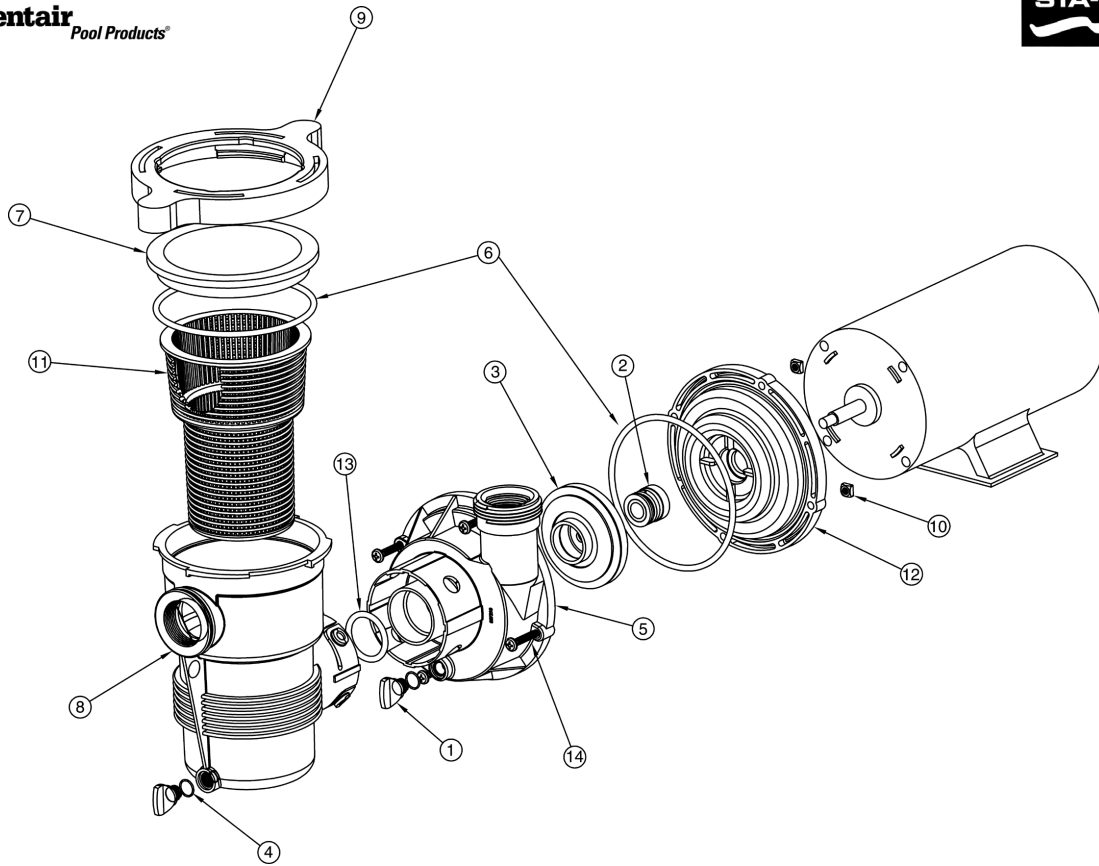

OptiFlo® Pumps

Replacement Parts for Swimming Pool Pumps

Item	Part No.	Description	US List	Can. List
OPTIFLO PUMPS				
1	357161	Drain plug	3.43	3.53
2	354545S	Mechanical seal	24.48	25.21
3	350017	Impeller, 1 HP	51.63	53.18
3	354552	Impeller, 3/4 HP	25.20	25.96
3	350018	Impeller, 1-1/2 HP	56.35	58.04
4	192115	O-ring	1.08	1.11
5	357213	Volute ¹	23.53	24.24
6	357255	O-ring 2-357	4.72	4.86
7	357227	Lid	10.20	10.51
8	357228	Pot ¹	21.05	21.68
9	357239	Clamp ring	12.36	12.73
10	357254	1/4-20 Square nut	1.20	1.24
11	355667	Basket	19.16	19.73
12	357215	Seal plate	29.20	30.08
13	350103	O-ring 2-130	4.72	4.86
14	98209000	1/4-20 x 1-1/2 Machine screw	1.75	1.80
NOT SHOWN				
	79137800	3 ft. cord - standard	55.02	56.67
	155234	3 ft. cord - TW	67.04	69.05

¹ Includes drain plugs.