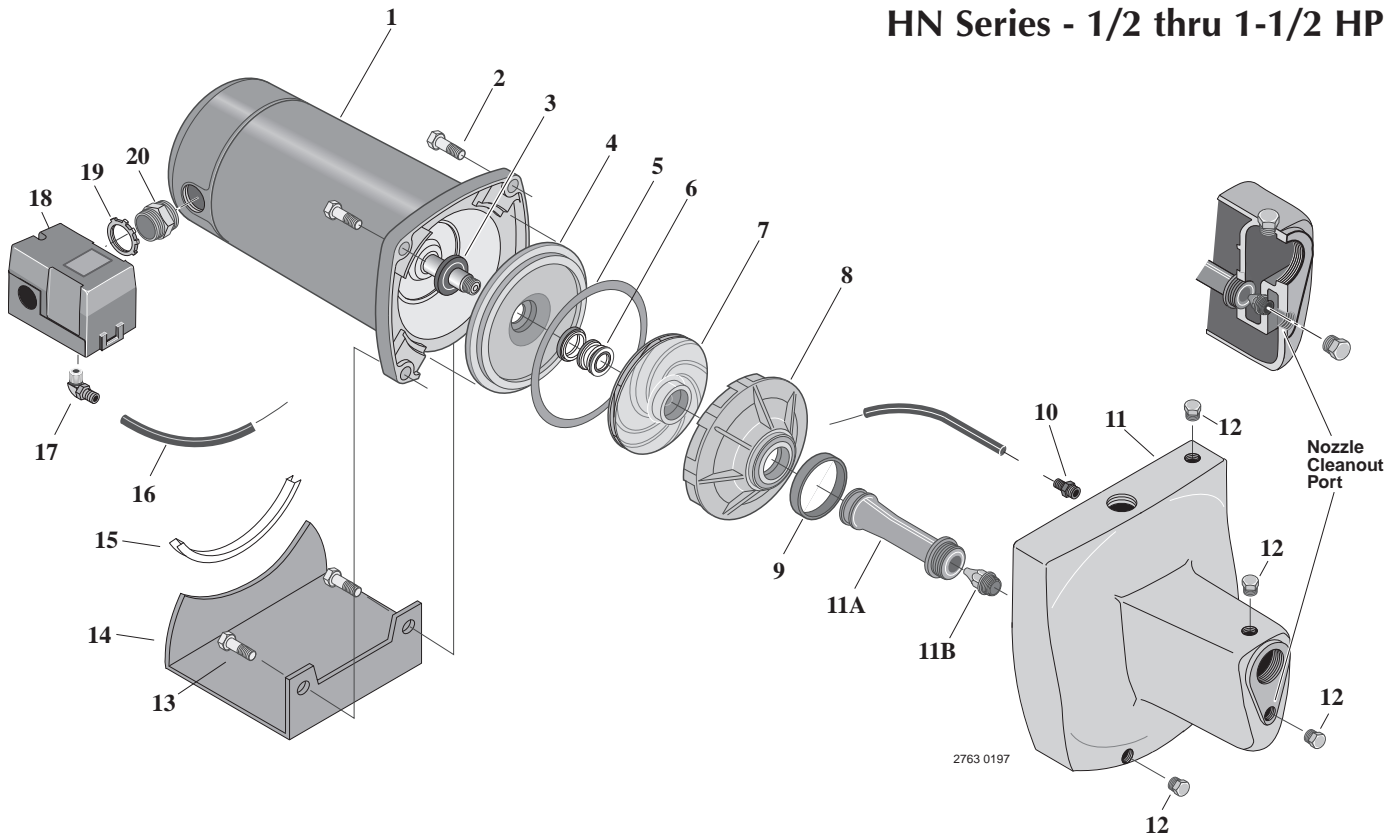

Exploded View
HN Series - 1/2 thru 1-1/2 HP

REPAIR PARTS LIST: HN Series, 1/2 thru 1-1/2 HP

Key No.	Part Description	Qty.	HNC-L 1/2 HP	HNDX 3/4 HP	HND-L 3/4 HP	HNE-X 1 HP	HNE-L 1 HP	HNE-FX 1-1/2 HP
1	Motor	1	J218-590PKG	J218-590PKG	J218-596PKG	J218-596PKG	J218-601PKG	J218-601PKG
2	Capscrew 3/8-16x1-1/4" Lg. Hex Hd.	4	U30-75ZP	U30-75ZP	-	-	-	-
2	Capscrew 3/8-16x1-1/2" Lg. Hex Hd.	2	-	-	U30-76ZP	U30-76ZP	U30-76ZP	U30-76ZP
3	Water Slinger	1	17351-0009	17351-0009	17351-0009	17351-0009	17351-0009	17351-0009
4	Seal Plate Assembly	1	N3-1043P	N3-1043P	L3-10	L3-10	L3-10	L3-10
5	Gasket, Seal Plate	1	N20-35	N20-35	C20-21	C20-21	C20-21	C20-21
6	Shaft Seal	1	U109-6A	U109-6A	U109-6A	U109-6A	U109-6A	U109-6A
7	Impeller	1	J105-42P	J105-42P	J105-8PAN	J105-8PAN	J105-22PA	J105-22PA
8	Volute Diffuser	1	L1-25P	L1-25P	L1-23P	L1-23P	L1-23P	L1-23P
9	Gasket, Diffuser	1	N20-34	N20-34	N20-34	N20-34	N20-34	N20-34
10	Quick Connect, 1/4" NPT	1	U11-217P	U11-217P	U11-217P	U11-217P	U11-217P	U11-217P
11	Pump Body Assembly*	1	N176-43B	N176-43B	N176-44	N176-44	N176-44A	N176-44A
11A	Venturi	1	N32P-75	N32P-75	N32P-64	N32P-64	N32P-65	N32P-65
11B	Nozzle	1	N34P-21 (#47)	N34P-21 (#47)	J34P-44 (#54)	J34P-44 (#54)	J34P-44 (#54)	J34P-44 (#54)
12	Pipe Plug, 1/4" NPT Hex Hd.	()	U78-941ZPV(3)	U78-941ZPV(3)	U78-941ZPV(4)	U78-941ZPV(4)	U78-941ZPV(4)	U78-941ZPV(4)
13	Capscrew 3/8-16x1-1/2" Lg. Hex Hd.	2	-	-	U30-76ZP	U30-76ZP	U30-76ZP	U30-76ZP
14	Base	1	J4-9	J4-9	J4-9C	J4-9C	J4-9C	J4-9C
15	Rubber Pad	1	C35-5	C35-5	C35-5	C35-5	C35-5	C35-5
16	Tube, 1/4" I.D. (length varies)	1	U37-676P	U37-676P	U37-672P	U37-672P	U37-677P	U37-677P
17	Quick Connect Elbow, 1/4" NPT	1	U11-218P	U11-218P	U11-218P	U11-218P	U11-218P	U11-218P
18	Pressure Switch	1	U217-1216	U217-1216	U217-1216	U217-1216	U217-1216	U217-1216
19	Locknut, 1/2"	1	U36-112ZPP	U36-112ZPP	U36-112ZPP	U36-112ZPP	U36-112ZPP	U36-112ZPP
20	Connector	1	L43-5C	L43-5C	L43-5C	L43-5C	L43-5C	L43-5C
	• Diffuser Screw, #8-32x3/4"	3	-	-	U30-489SS	U30-489SS	U30-489SS	U30-489SS
	• Diffuser Washer, #8 Ext. Tooth	3	-	-	U43-21SS	-	U43-21SS	U43-21SS
	• Pulsation Plug	1	-	-	-	-	U17-1131	U17-1131